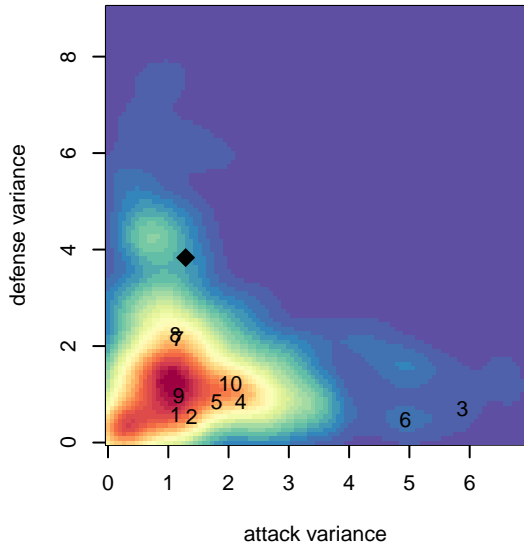

FPSC Fury White G04

Franklin Pierce SC
 Tacoma, WA
 G04 total strength=640
 attack=0.9 defense=0.37
 fall league = PSPL Classic 1 U13
 spr league = Spr PSPL Classic 2 U13

alt names used:
 FPSC Fury G04 White
 FPSC Fury G04 White
 FPSC Fury G04 White
 FPSC Fury G04 White
 FRANKLIN PIERCEFPSC FURY G04 WHITE
 FPSC Fury G04 White
 FPSC FURY G04 WHITE (WA)

FPSC Fury White G04
 Dots are actual minus expected GF (blue circles) and GA (red triangles).
 Blue line is smoothed change in attack strength. Red is smoothed change in defense strength.

**attack and defense variance (black dot)
relative to other teams
and top 10 in region**