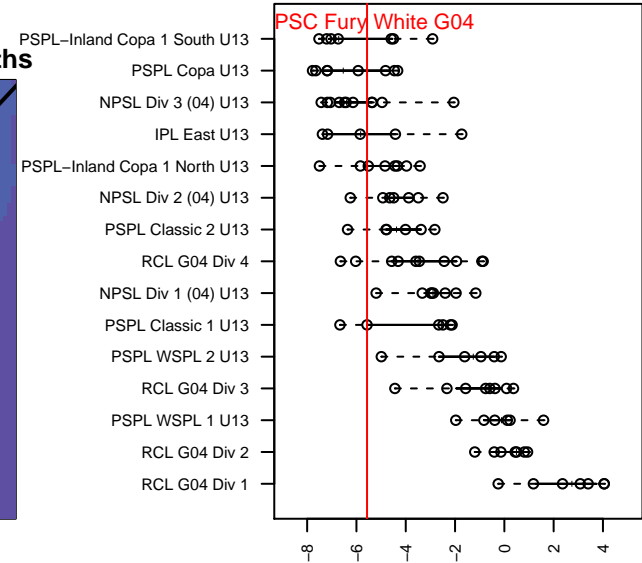

**attack and defense rating
relative to others at age
and all opponents in last 13 months**