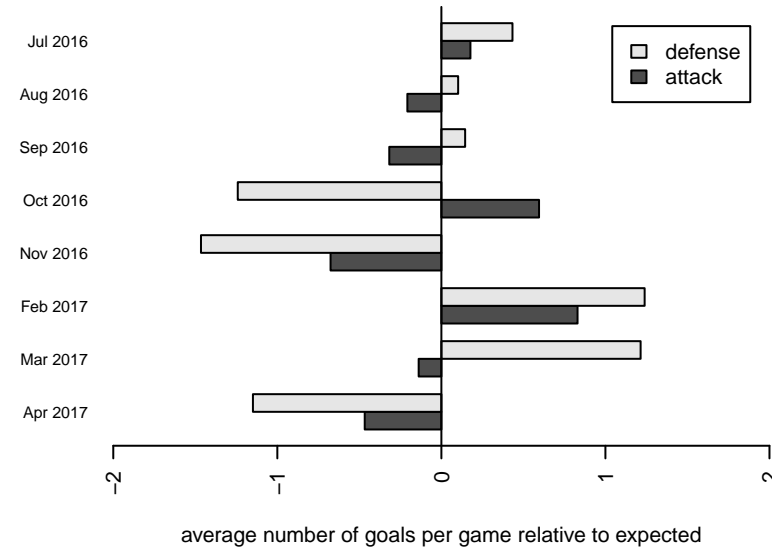

Performance relative to 13 month average