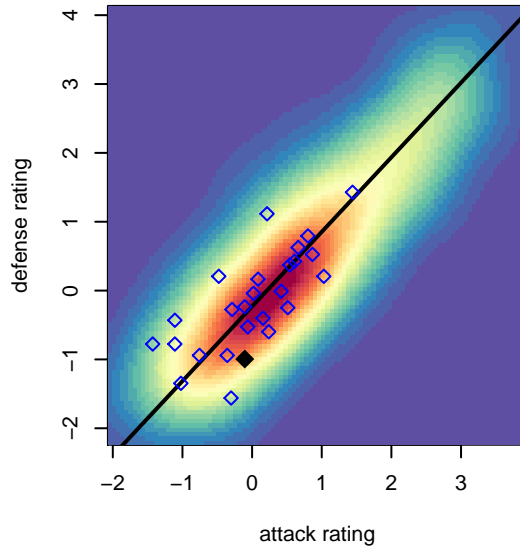

**attack and defense rating
relative to others at age
and all opponents in last 13 months**