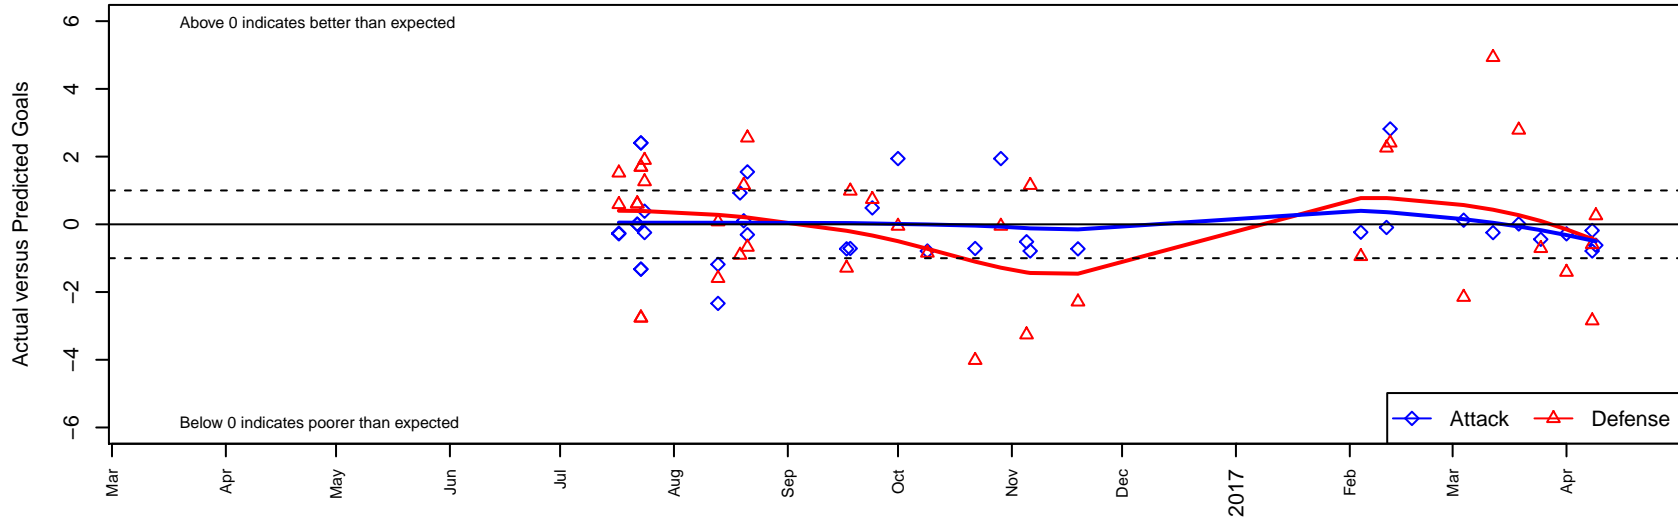

FPSC Fury White G04

Franklin Pierce SC
 Tacoma, WA
 G04 total strength=640
 attack=0.9 defense=0.37
 fall league = PSPL Classic 1 U13
 spr league = Spr PSPL Classic 2 U13

alt names used:
 FPSC Fury G04 White
 FPSC Fury G04 White
 FPSC Fury G04 White
 FPSC Fury G04 White
 FRANKLIN PIERCEFPSC FURY G04 WHITE
 FPSC Fury G04 White
 FPSC FURY G04 WHITE (WA)

FPSC Fury White G04
 Dots are actual minus expected GF (blue circles) and GA (red triangles).
 Blue line is smoothed change in attack strength. Red is smoothed change in defense strength.

**attack and defense variance (black dot)
relative to other teams
and top 10 in region**