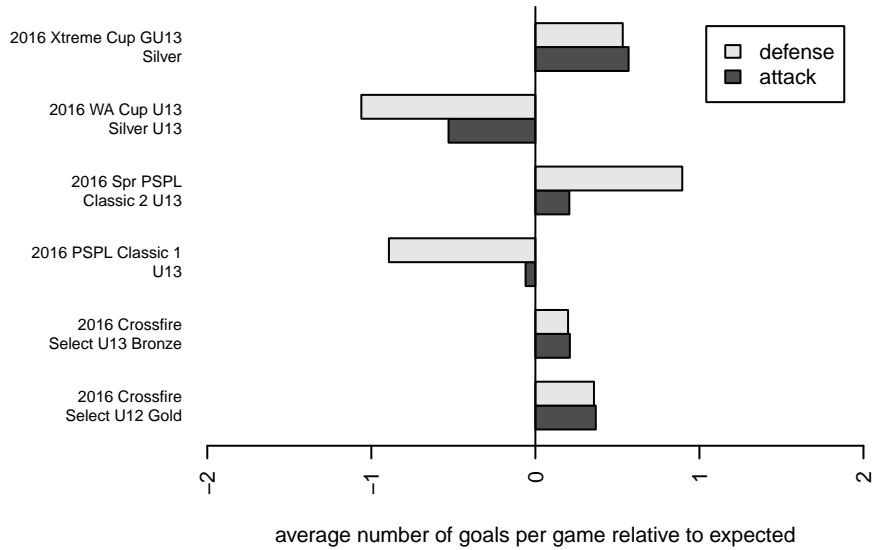

Performance relative to 13 month average